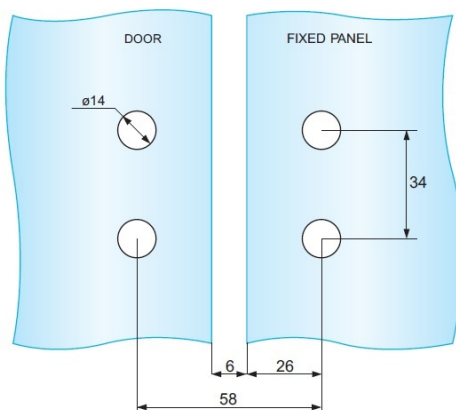

PRODUCT SHEET

Description:

Shower Hinge "Up/Down", Alu-Look, 180DG, Right, Glass/Glass, 6- 8mm Glass Thickness, \varnothing 14mm Drilling, All Brass Material

Item number:

15.23.107-0

Units	Box	Carton	HS Code	Barcode
Pcs.	1	20	8302100090	
				5704866059411