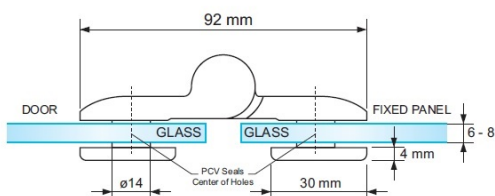

PRODUCT SHEET

Description:

Shower Hinge "Up/Down", Alu-Look, 180DG, Right, Glass/Glass, 6- 8mm Glass Thickness, \varnothing 14mm Drilling, All Brass Material

Item number:

15.23.107-0

Units	Box	Carton	HS Code	Barcode
Pcs.	1	20	8302100090	
				5704866059411