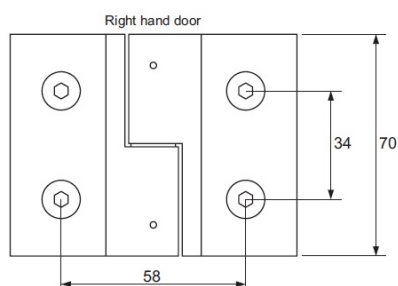

PRODUCT SHEET

Description:

Shower Hinge "Up/Down", Alu-Look, 180DG, Right, Glass/Glass, 6- 8mm Glass Thickness, \varnothing 14mm Drilling, All Brass Material

Item number:

15.23.107-0

Units	Box	Carton	HS Code	Barcode
Pcs.	1	20	8302100090	
				5704866059411